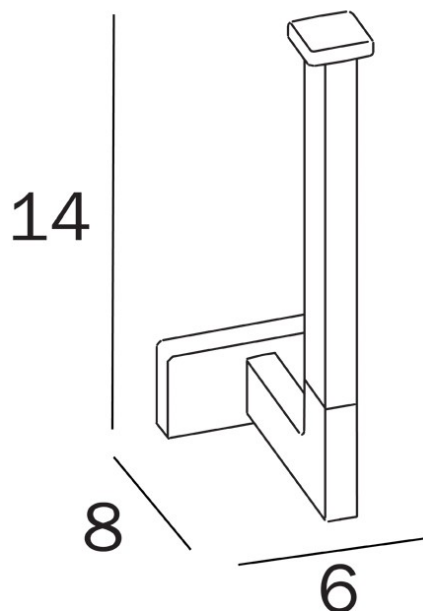

Proudly imported and distributed by
Gro Agencies Pty Ltd
Unit 2 / 37 Howe St, Osborne Park, WA, 6017
P 08 9446 3288 E info@groagencies.com.au W www.groagencies.com.au